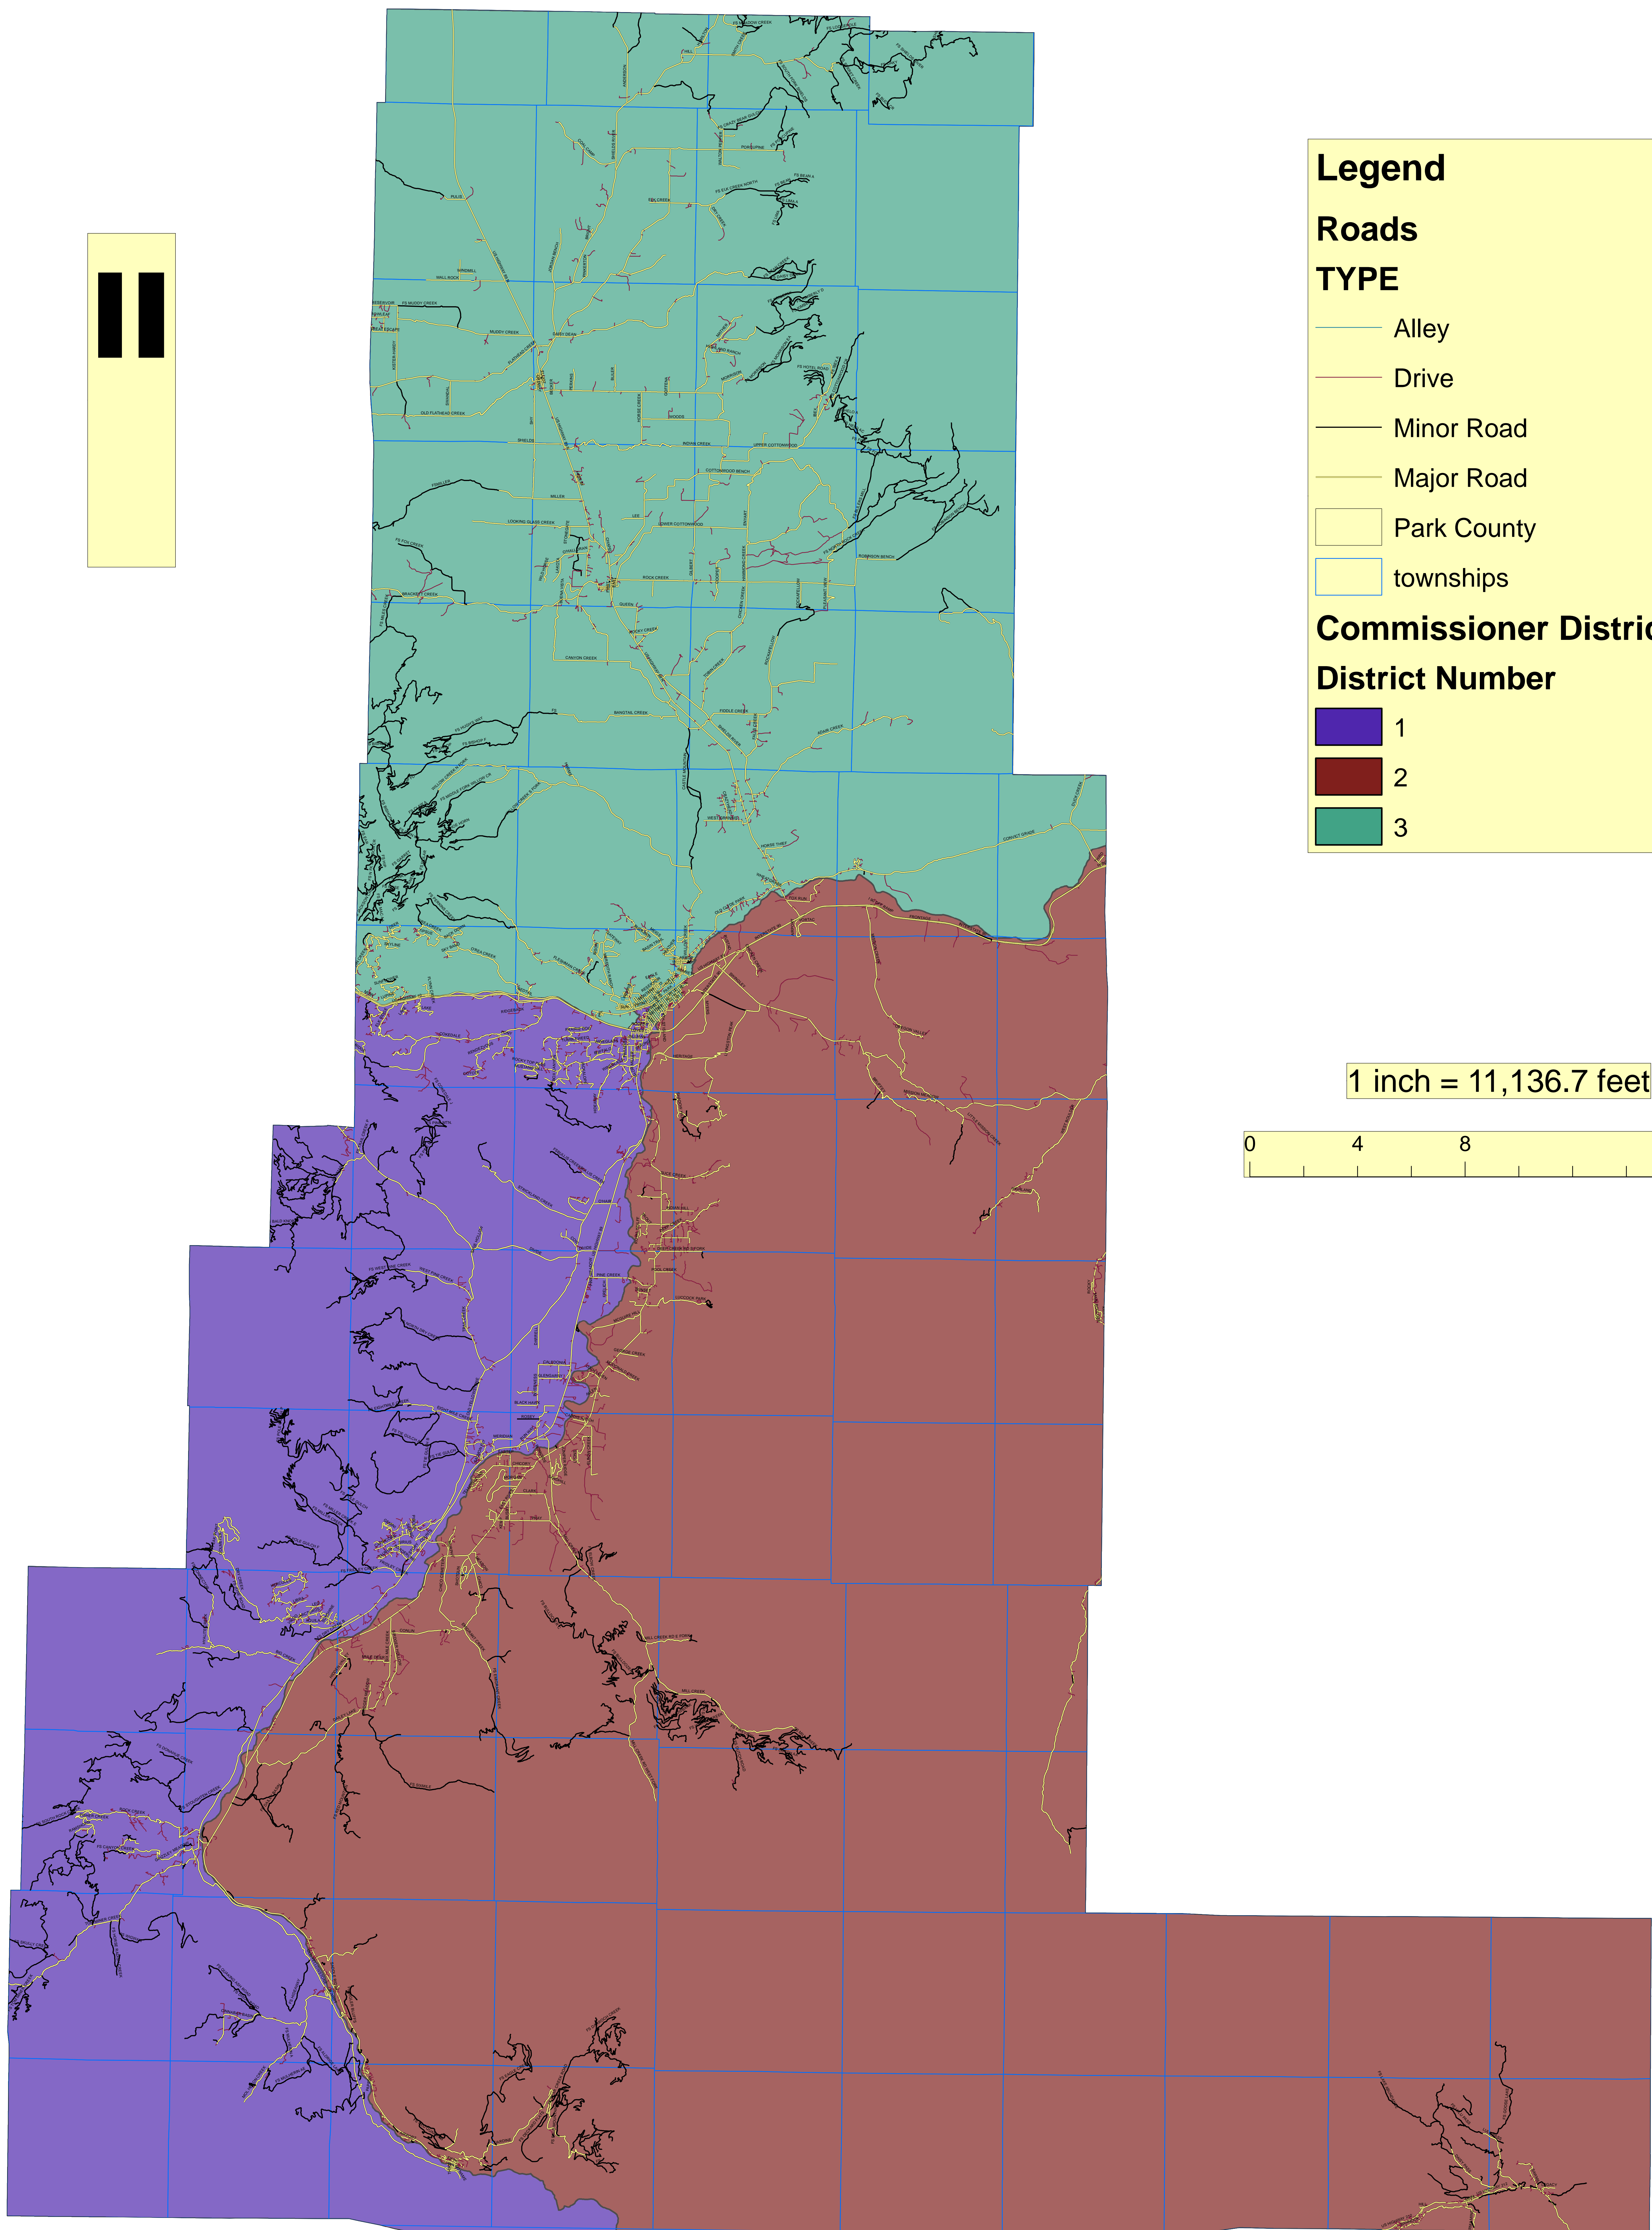

Park County Commissioners Districts

Legend

Roads

TYPE

- Alley
- Drive
- Minor Road
- Major Road

- Park County
- townships

Commissioner Districts

District Number

- 1
- 2
- 3

1 inch = 11,136.7 feet